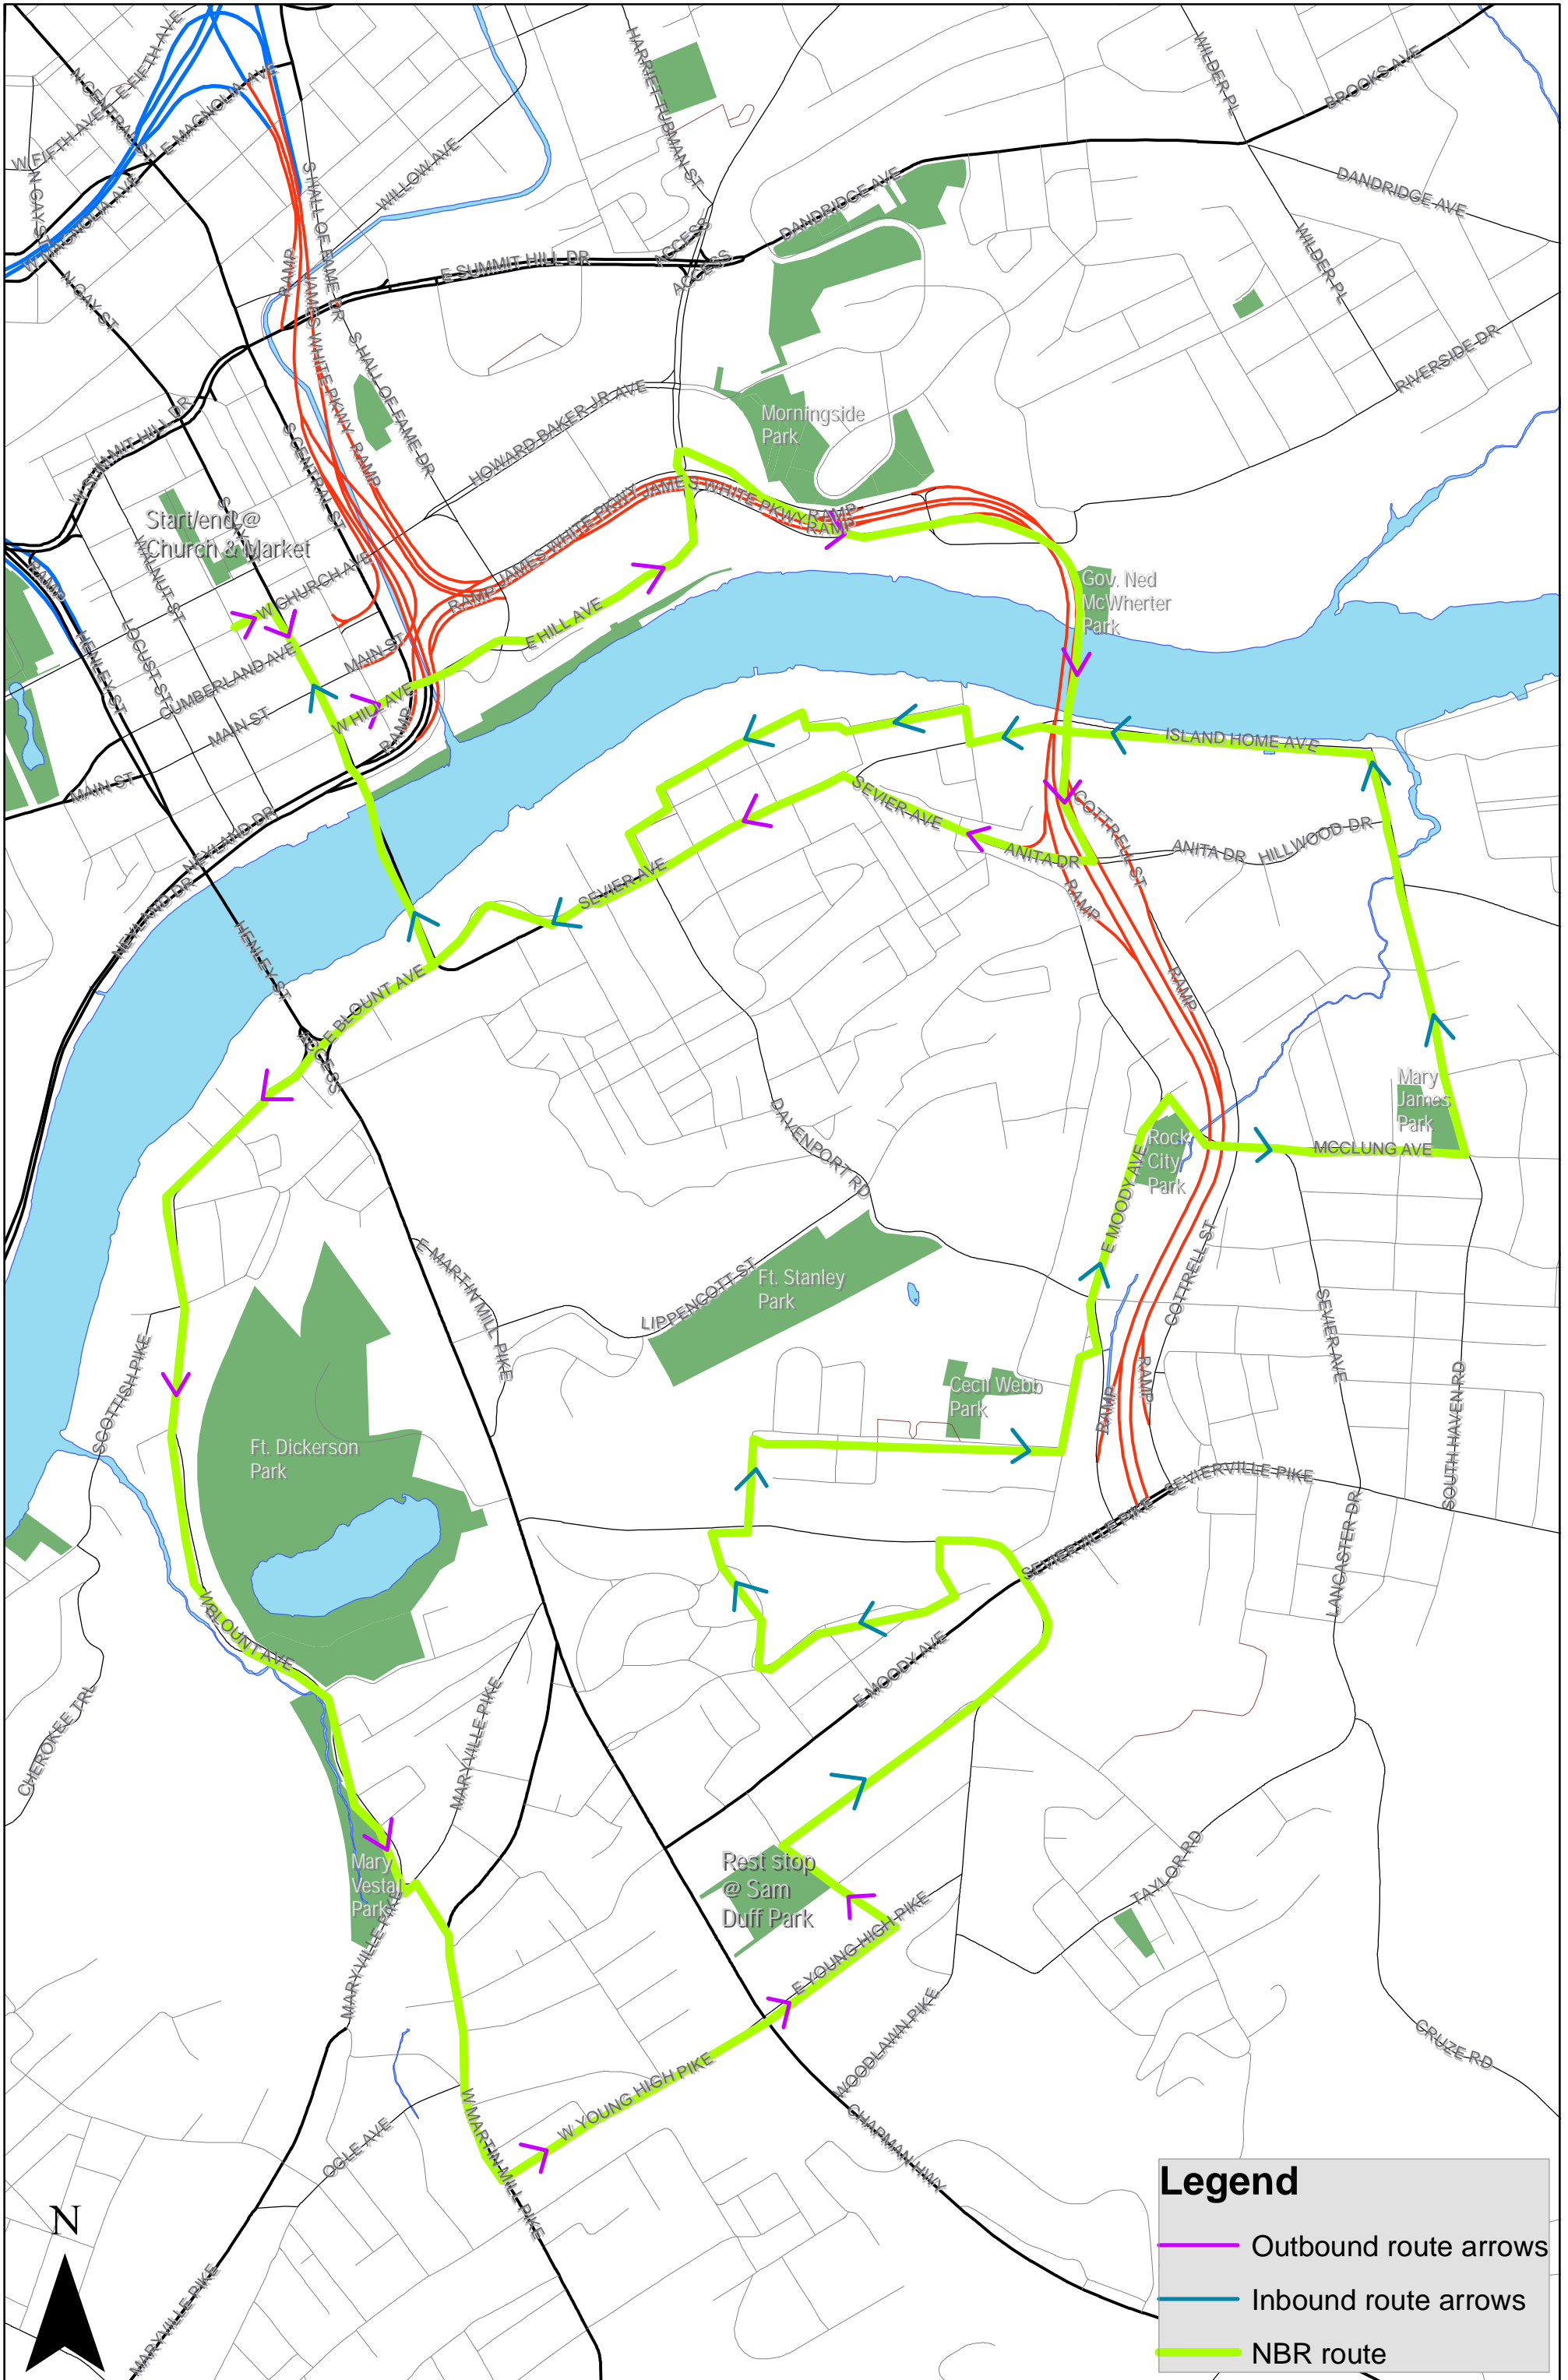

2009 Neighborhood Bike Ride route map

Start Church and Market
East on Church
Right on Gay
Left on Hill
Right JWP
Right exit ramp
Right Anita
Continue Sevier
Continue Council
Continue Blount
Left Blount at light
Right Martin Mill
Left Young High
Left Hedgeapple
Rest stop, Sam Duff Park
Right Riggs
Left Woodlawn
Left Mooers
Bear right Taliwa
Right Southwood
Right Woodlawn
Left Ellis
Right Tipton
Left Moody
Right Sevier
Straight McClung
Left South Haven
Left Island Home
Right McCormick
Left Phillips
Right Langford
Left Barber
Right Phillips and curve left
Right Sevier
Continue Council
Right Gay
Left Clinch
End at Market