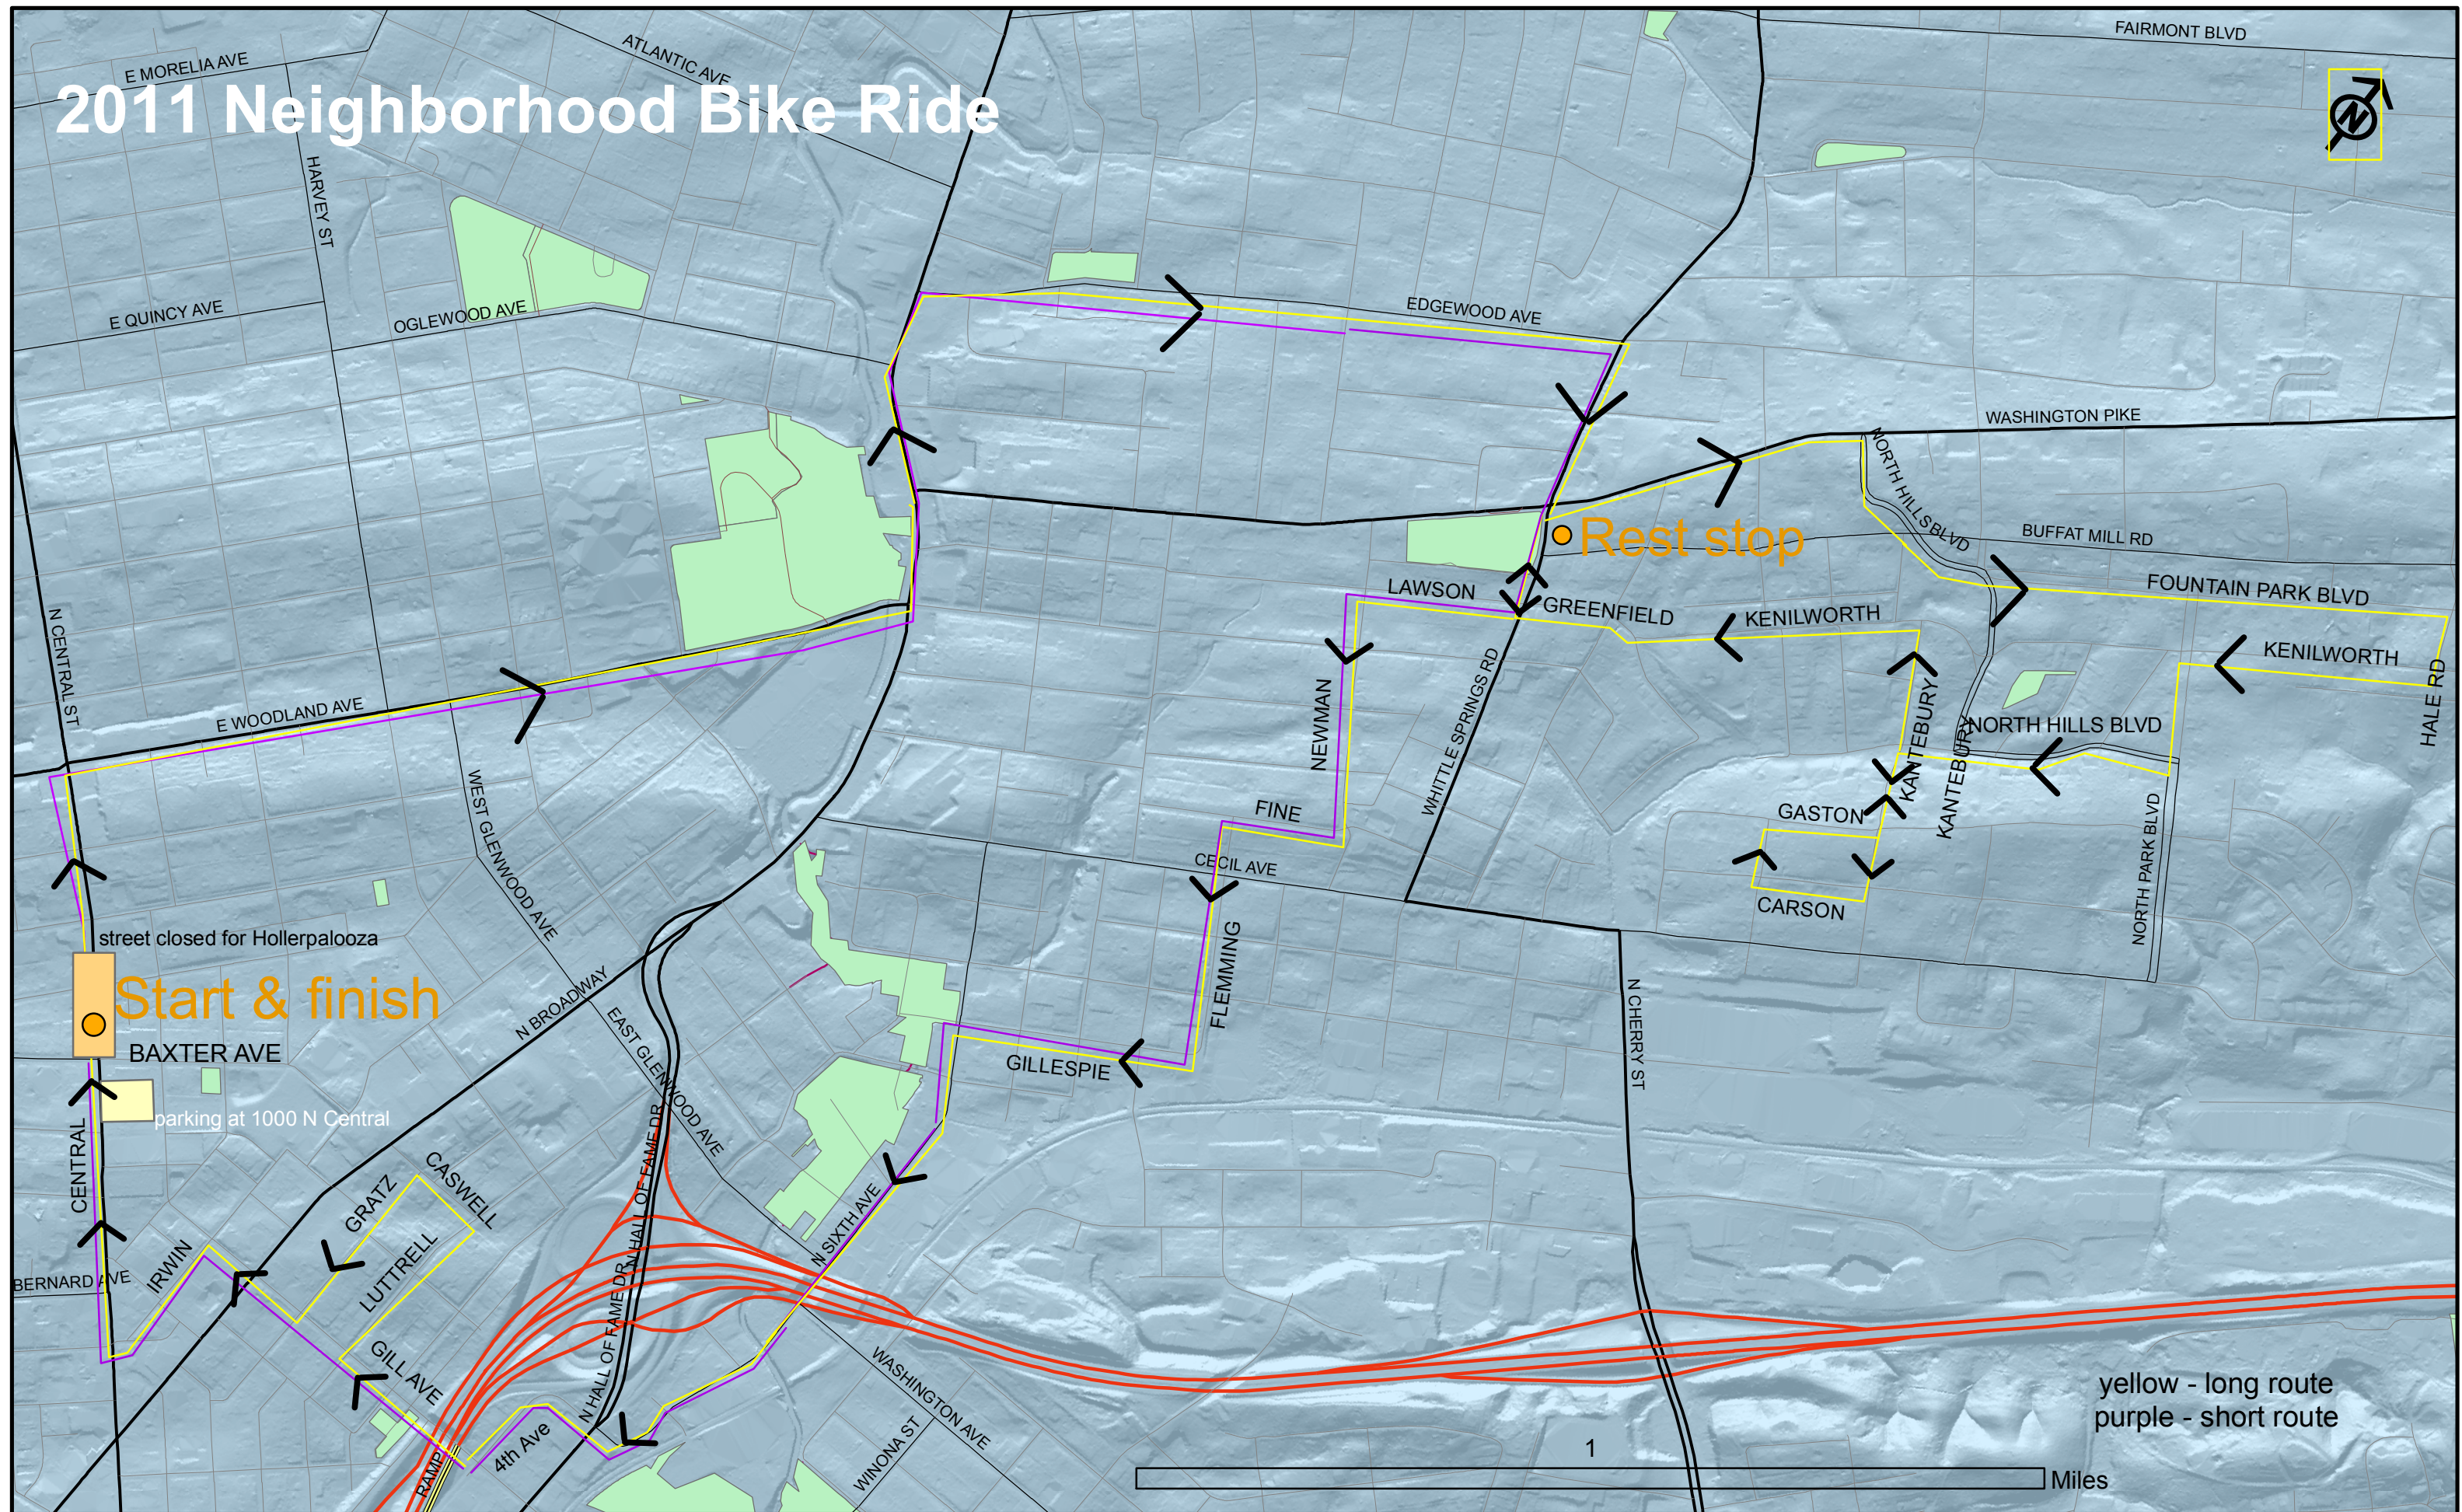

2011 Neighborhood Bike Ride

Start & finish

Rest stop

yellow - long route
purple - short route

1 Miles

2011 NBR cue sheet

Straight (north) on Central
Right on Woodland
Left on Broadway
Right on Edgewood
Right on Whittle Springs
Left on Washington Pike

SHORT RIDE turns right into pkg lot on SE corner of Washington Pe/Whittle Springs

Long route continues straight
Right on North Hills Blvd
Left on Fountain Park Blvd
Right on Hale Rd
Right on Kenilworth
Right on Kenilworth Ln
Left onto N Park Blvd
Right onto N Hills Blvd
Left onto Kantebury Dr
Right onto Gaston Ave
Left onto Gale St
Left on Carson
Left onto Kantebury Dr
Left onto Kenilworth Ln NE
Right onto Greenfield Ln NE
Right on Whittle Springs

REST STOP; SHORT AND LONG RIDE COMBINE again

Left on Whittle Springs
Right on Lawson
Left on Newman
Right on Fine
Left on Flemming
Right on Gillespie
Left on N 6th

Straight across Hall of Fame onto 4th Ave
Right on Gill
Right on Luttrell
Left on Caswell
Left on Gratz
Right on Gill
Cross Broadway
Right on Irwin
Left on Silver Pl
Right on Stewart
Left on Baxter
Finish at Central