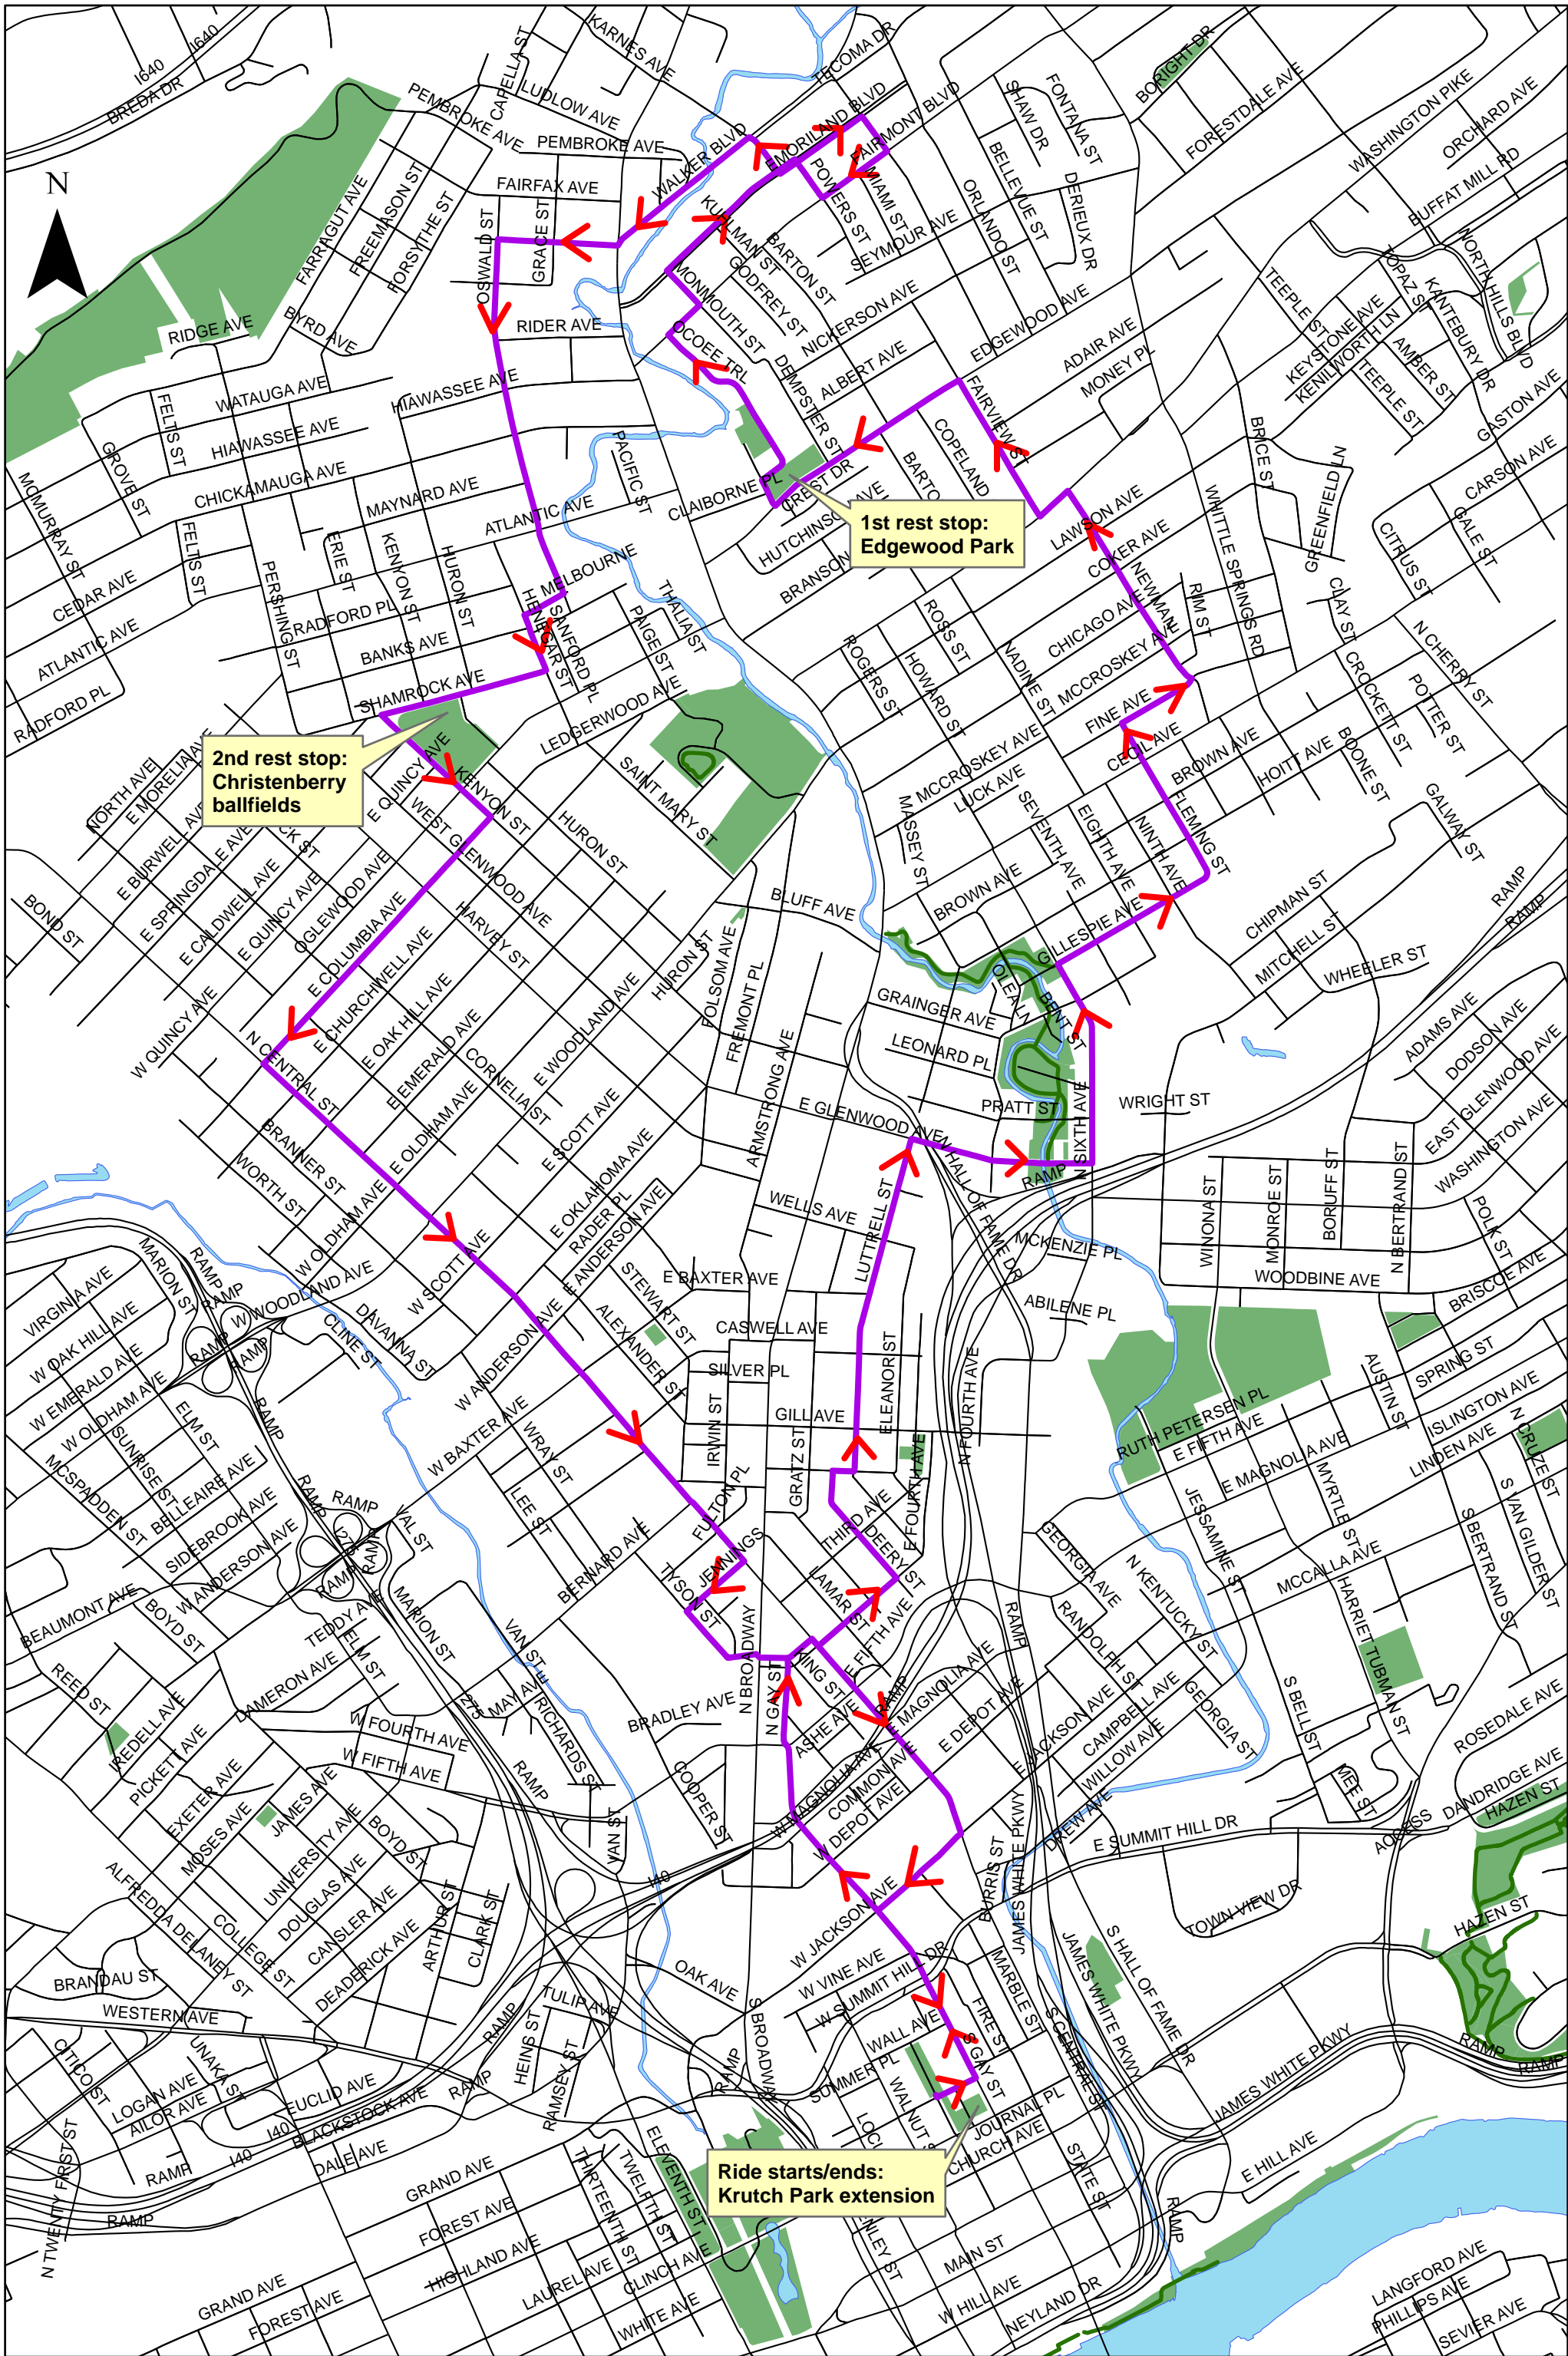

## Neighborhood Bike Ride '08 cue sheet

Start: Market Square

L on Union

L on Gay

Straight through Emory Place

Zig zag across Central to 4<sup>th</sup>

L on Deery

R on Lovenia

L on Washington Pike

R on Fairview

L on Edgewood

Rest/snack stop at Edgewood Park, Edgewood and Acker

R on Acker

R on Ocoee, L on Ocoee

R on Fairmont

L on Monmouth

L on Oswald

R on Melbourne

L on Henagar

R on Shamrock

Rest/snack stop at Oakwood-Lincoln park clubhouse

Continue west on Shamrock

L on Kenyon

R on Columbia

L on Central

R on Jennings

L on Tyson

Cross Broadway to Emory Place

Jog left through Emory Place to Central

R on Central

R on Jackson

L on Gay